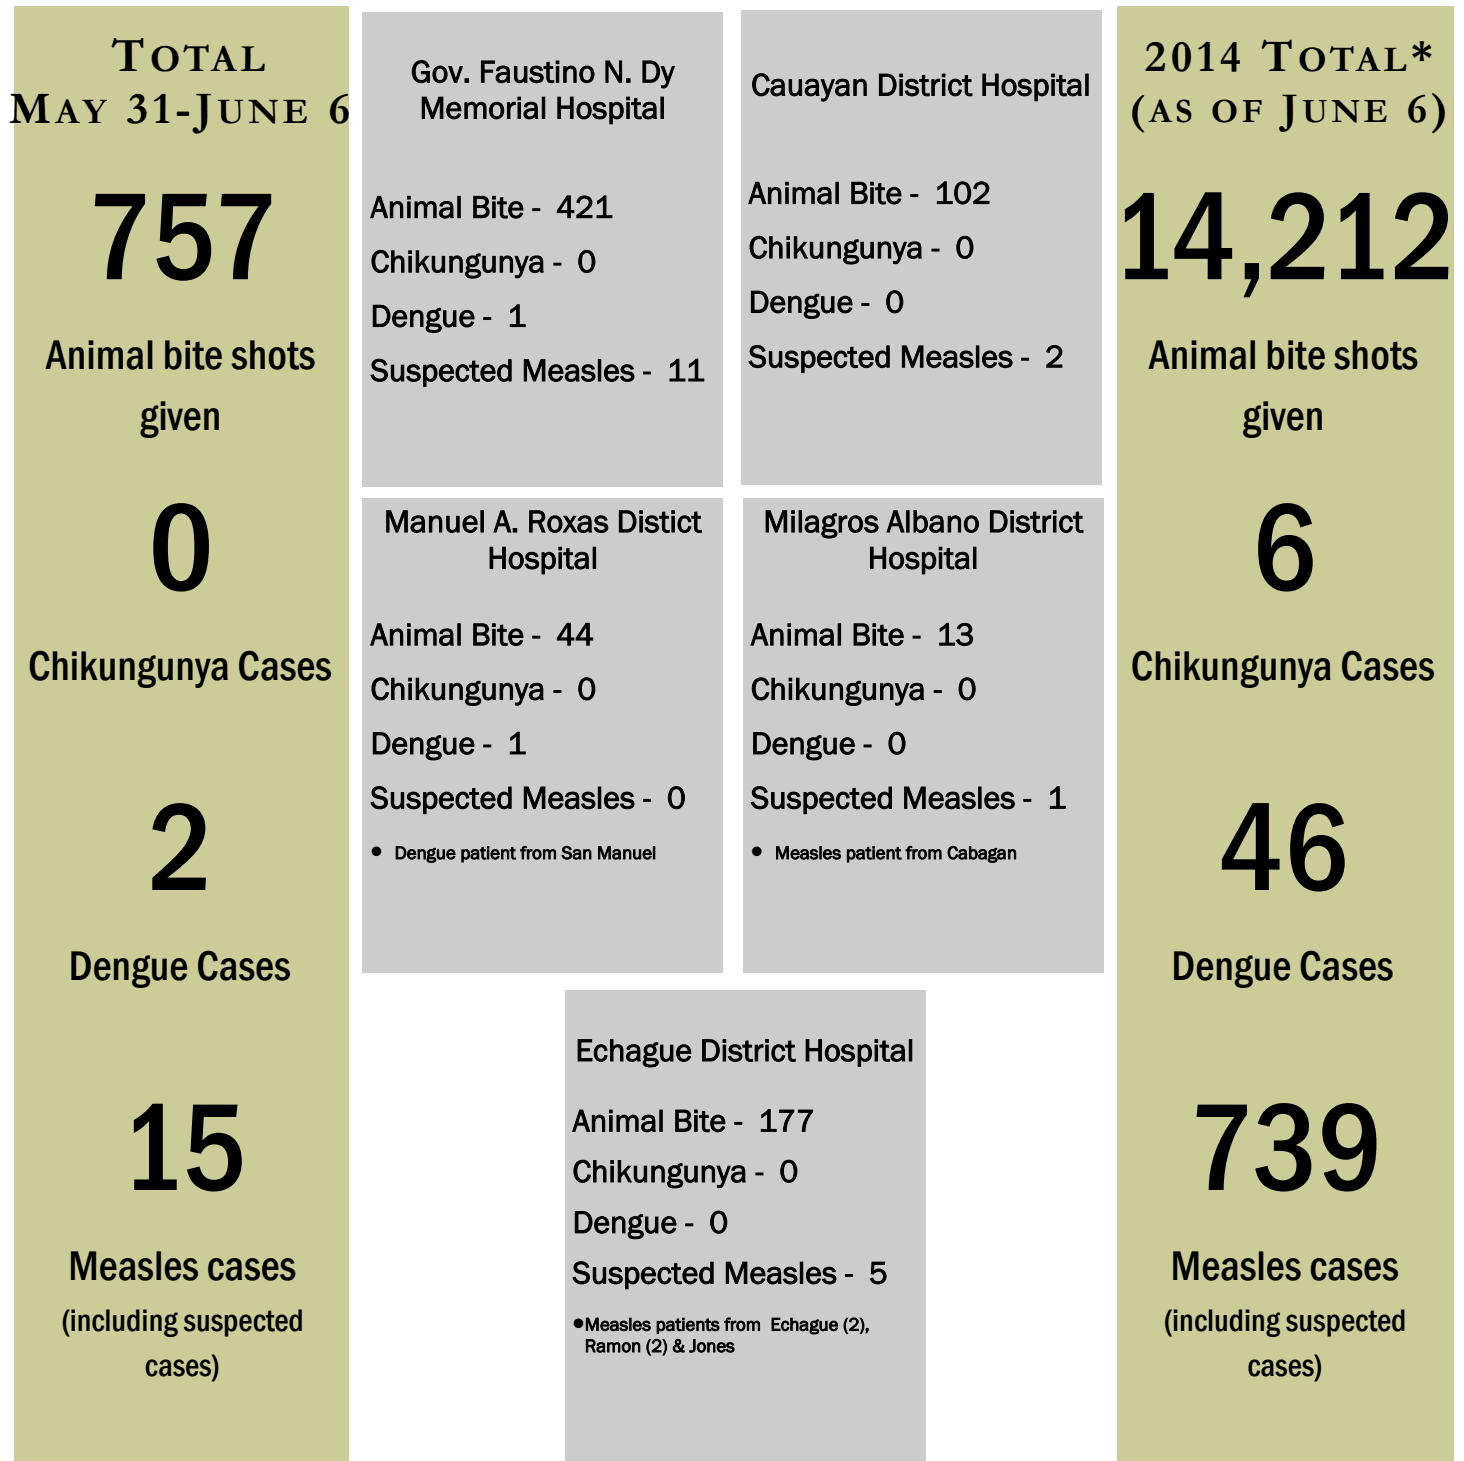

Animal Bites, Chikungunya, Dengue, and Measles Cases Weekly Update

*Note: 2014 Total is computed from the data gathered from GFNDy (Jan 1 - June 6), CDH (Jan 11 - June 6), EDH (Jan 17- June 6), MARDH (Feb 8- June 6), and MADH (March 8 - June 6)