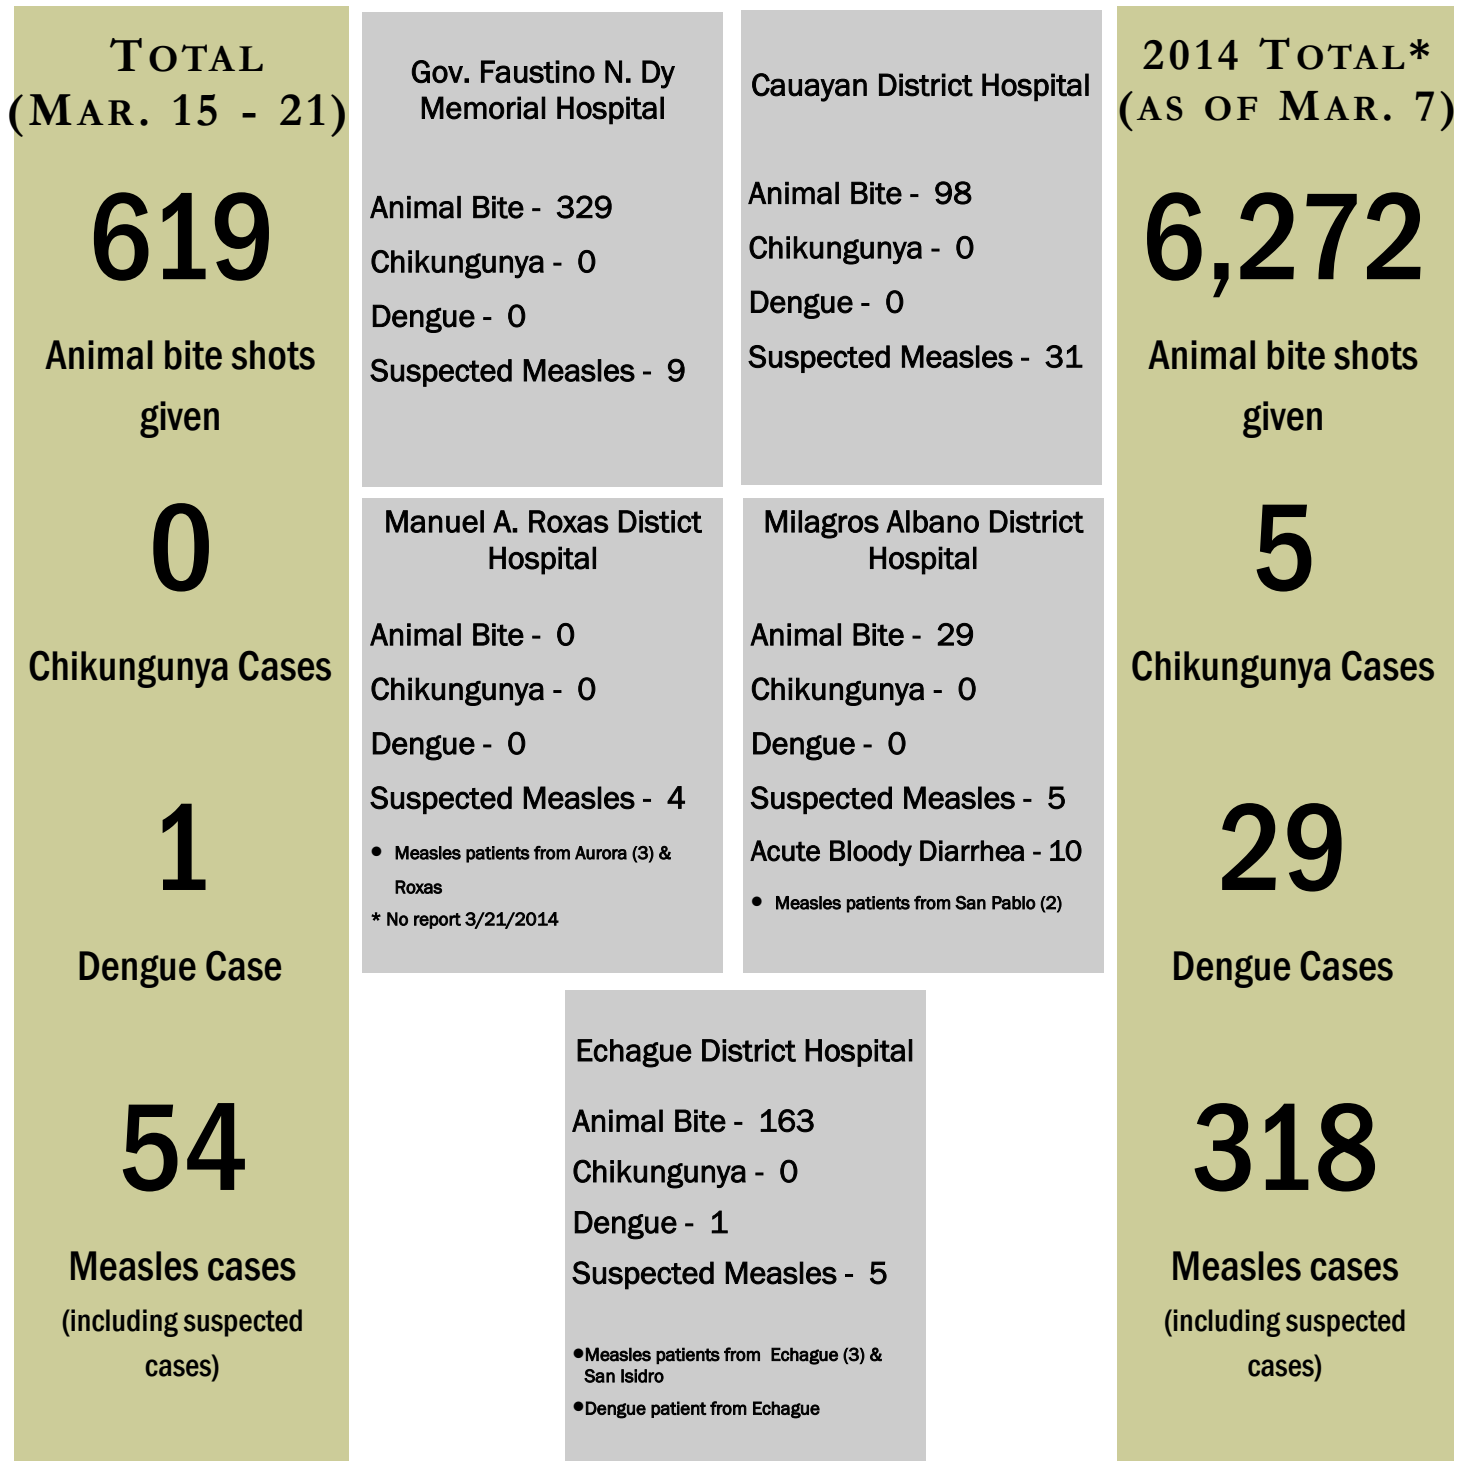

Animal Bites, Chikungunya, Dengue, and Measles Cases Weekly Update

*Note: 2014 Total is computed from the data gathered from GFNDy (Jan 1 - March 21), CDH (Jan 11 - March 21), EDH (Jan 17- March 21), MARDH (Feb 8- March 19), and MADH (March 8 -21)