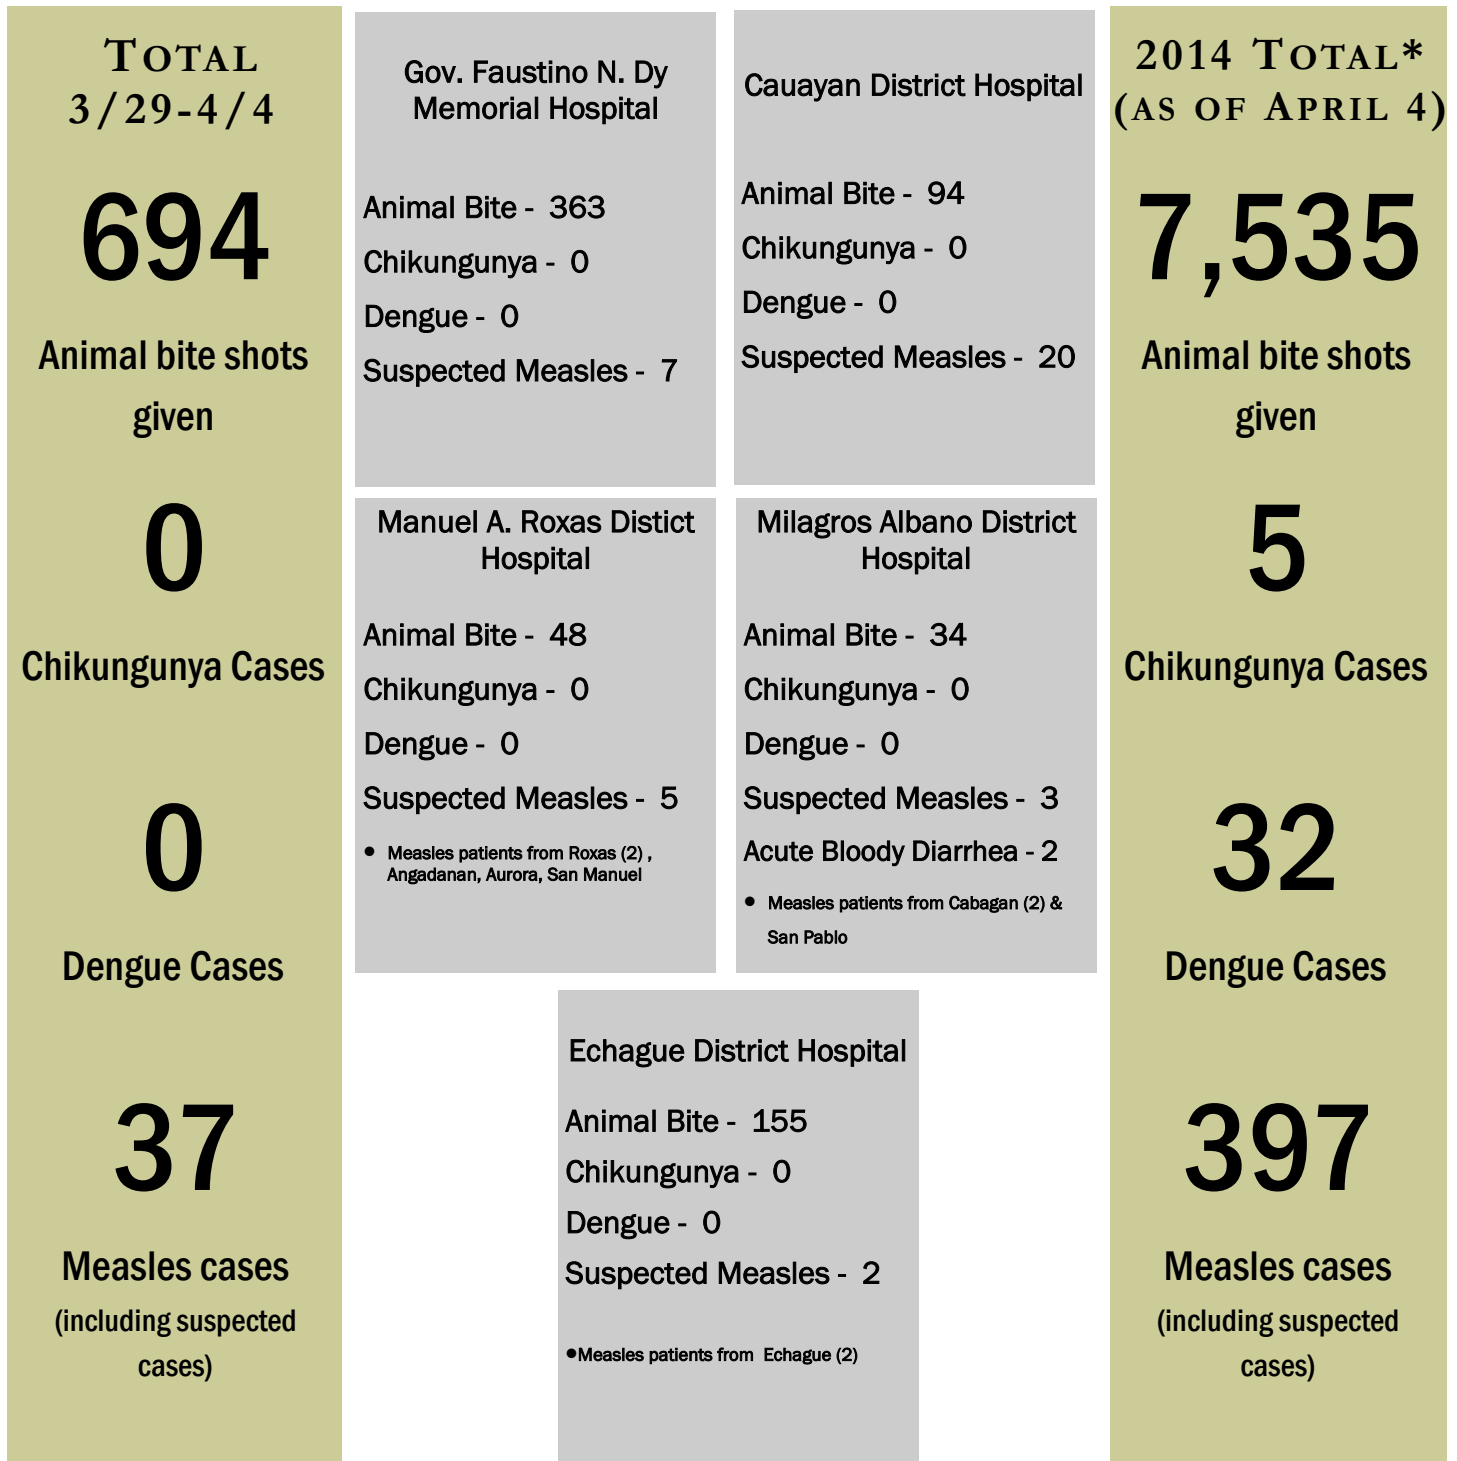

Animal Bites, Chikungunya, Dengue, and Measles Cases Weekly Update

*Note: 2014 Total is computed from the data gathered from GFNDy (Jan 1 - April 4), CDH (Jan 11 - April 4), EDH (Jan 17- April 4), MARDH (Feb 8- April 4), and MADH (March 8 - April 4)