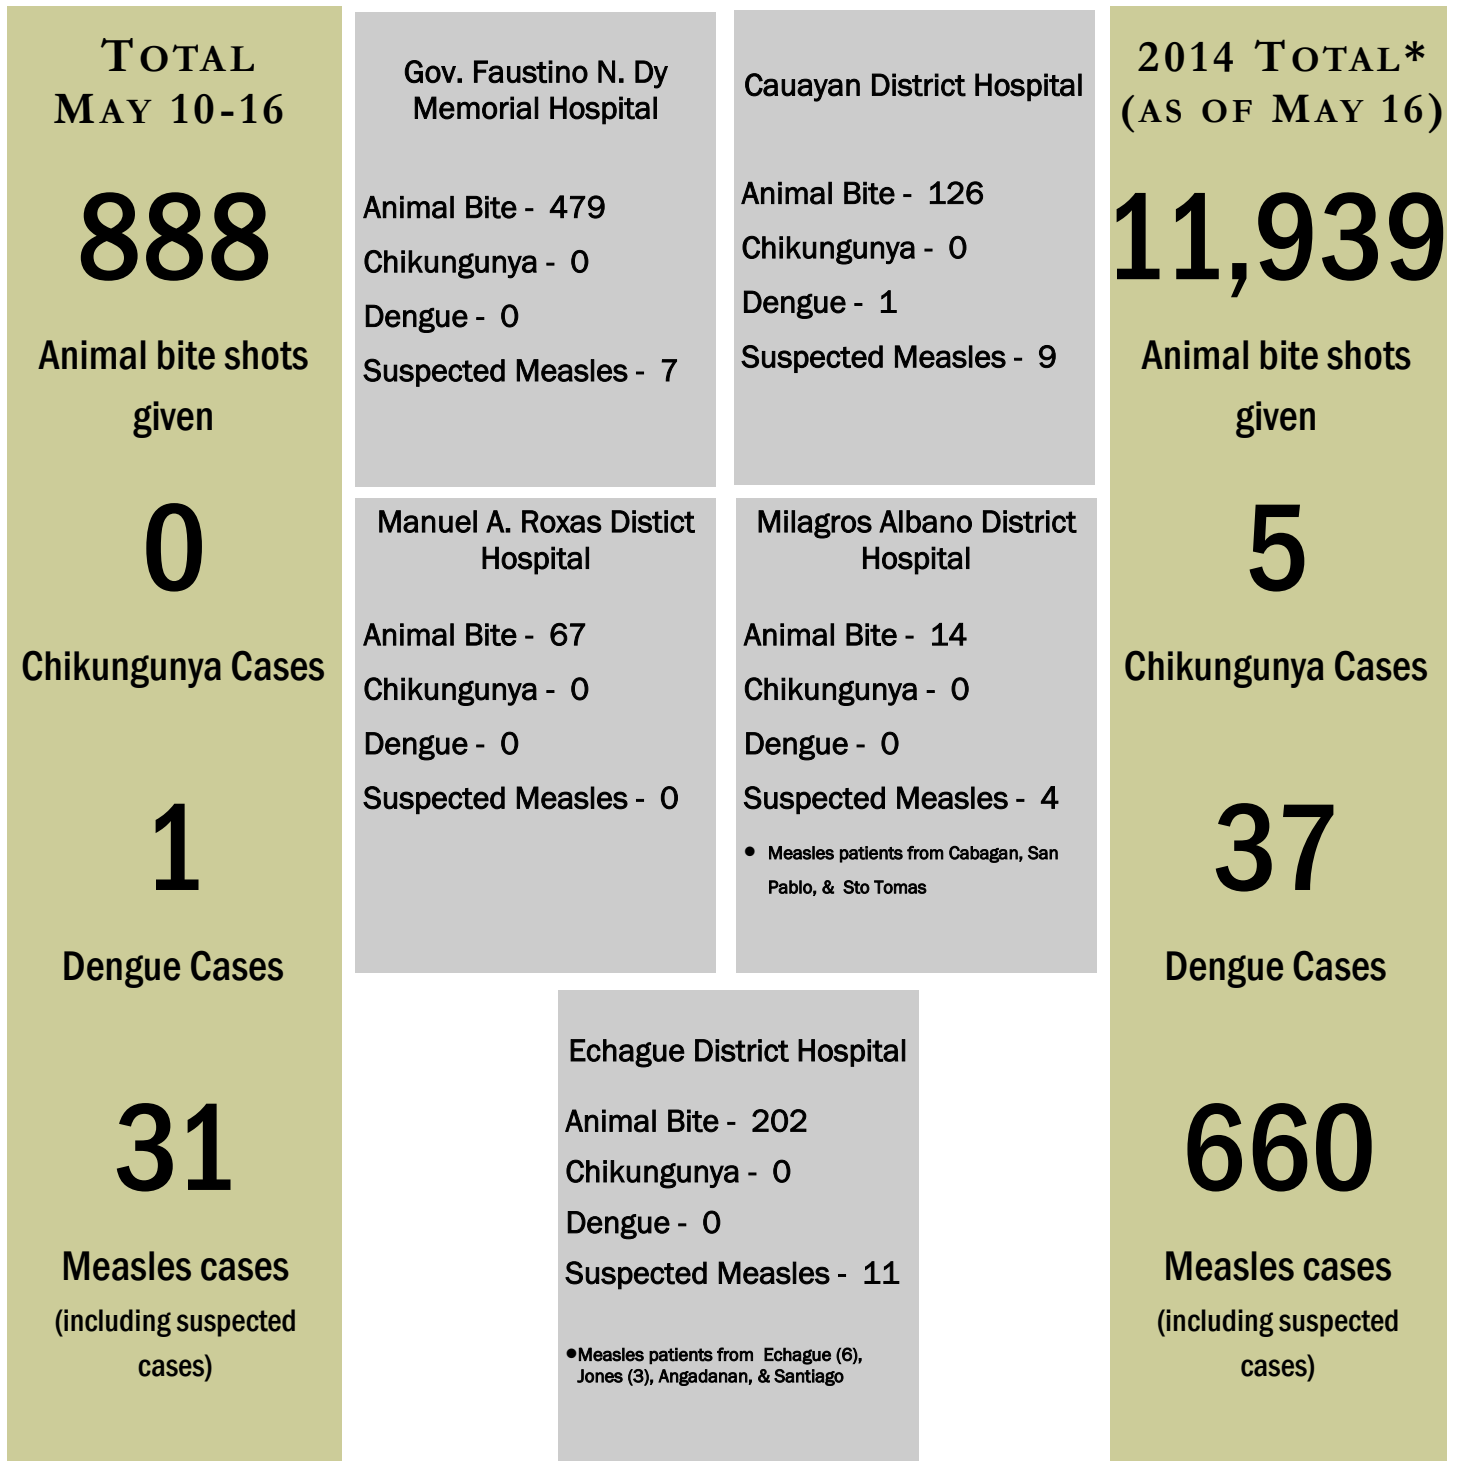

# Animal Bites, Chikungunya, Dengue, and Measles Cases Weekly Update

\*Note: 2014 Total is computed from the data gathered from GFNDy (Jan 1 - May 16), CDH (Jan 11 - May 16), EDH (Jan 17- May 16), MARDH (Feb 8- May 16), and MADH (March 8 - May 16)