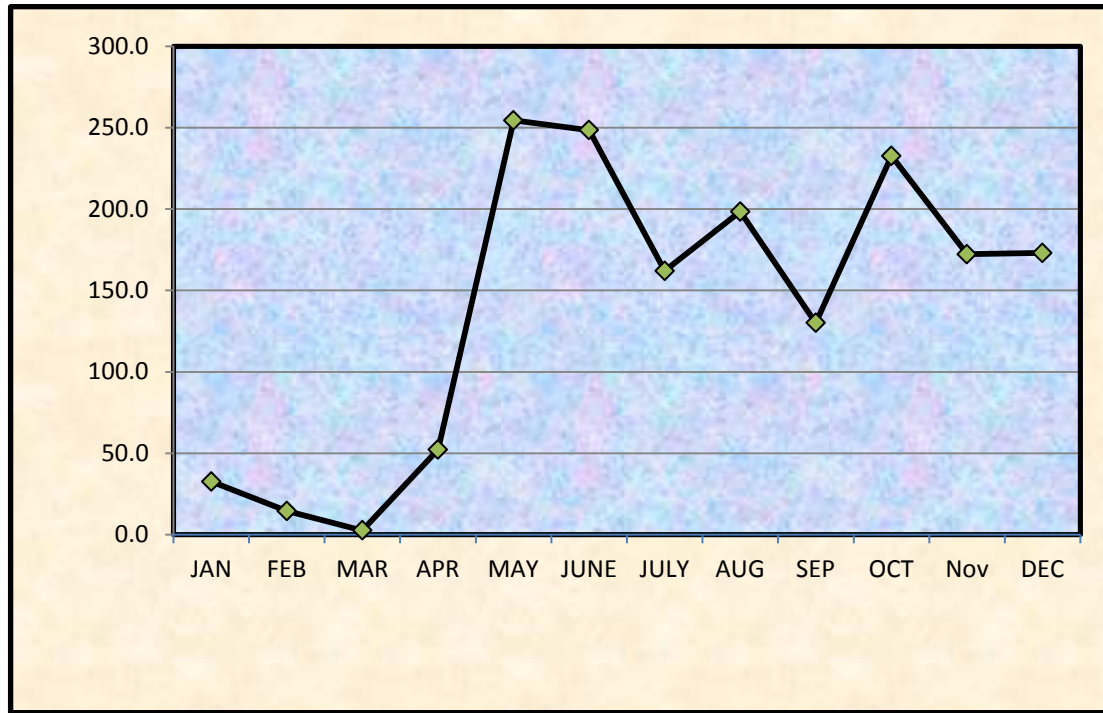

25	-	-	-	-	39.6	-	-	-	-	4.3	-	-
26	-	-	-	-	28.4	6.7	-	40.5*	-	-	-	-
27	-	-	-	-	55.7*	67.0	25.4	5	2.4	-	-	1.4
28	-	-	-	-	-	4.0	0.3	45	-	2.5	6	6.2
29	-	-	-	-	32.4	-	-	-	5	-	-	-
30	-	-	-	-	0.2	4.0	4.5	6	4.1	-	-	-
31	-	-	-	-	1.1	-	-	52	-	-	-	-
TOTAL	32.7	14.6	2.7	52.3	254.4	248.4	162.0	198.4	130.1	232.6	172.3	173.0

* June - Typhoon Akang, Besing, Klaring (signal # 3)

* August - Typhoon heling

* Sept - Typhoon Norming

* November - typhoon Ruping

Rainfall 1990