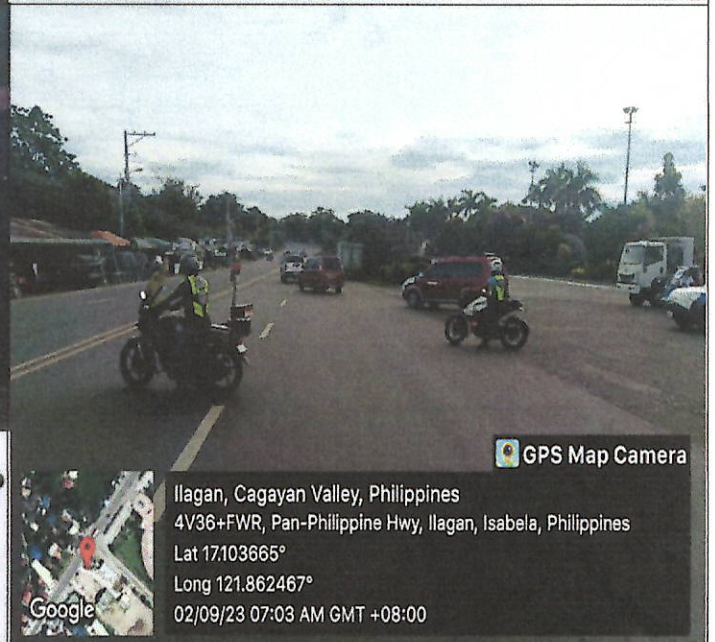

Google

3V84+W45, Pan-Philippine Hwy, Gamu, Isabela, Philippines

Gamu
Cagayan Valley
Philippines

25°C

77°F

2023-09-02 (Sat) 09:25 (pm)

Google

GPS Map Camera