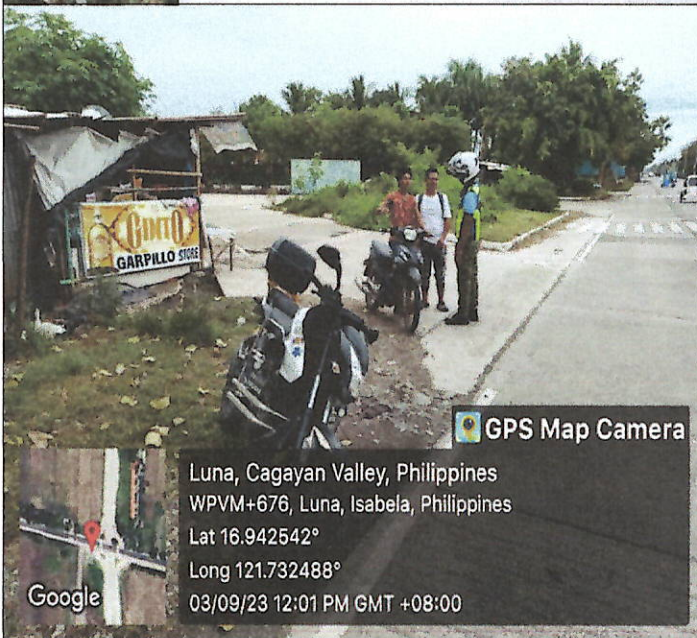

GPS Map Camera

Luna, Cagayan Valley, Philippines
WPVM+676, Luna, Isabela, Philippines
Lat 16.942542°
Long 121.732488°
03/09/23 12:01 PM GMT +08:00

Google