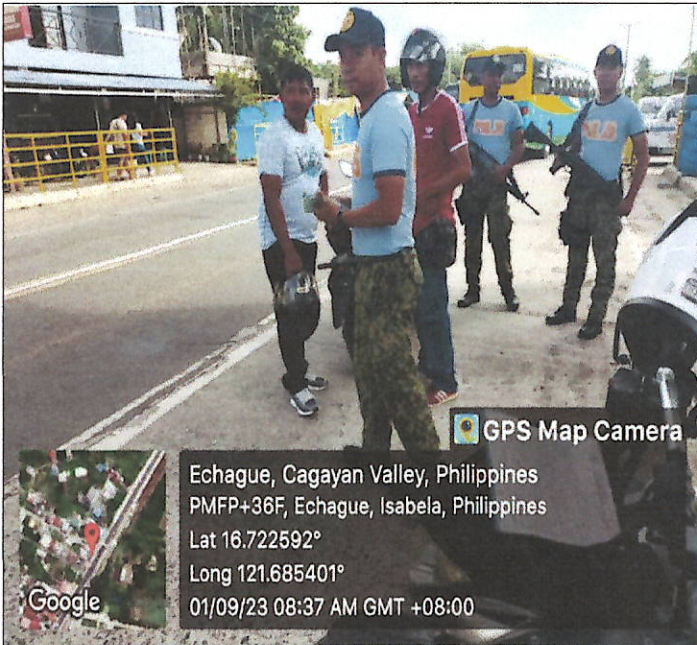

GPS Map Camera

Echague, Cagayan Valley, Philippines
PMFP+36F, Echague, Isabela, Philippines
Lat 16.722592°
Long 121.685401°
01/09/23 08:37 AM GMT +08:00

Google