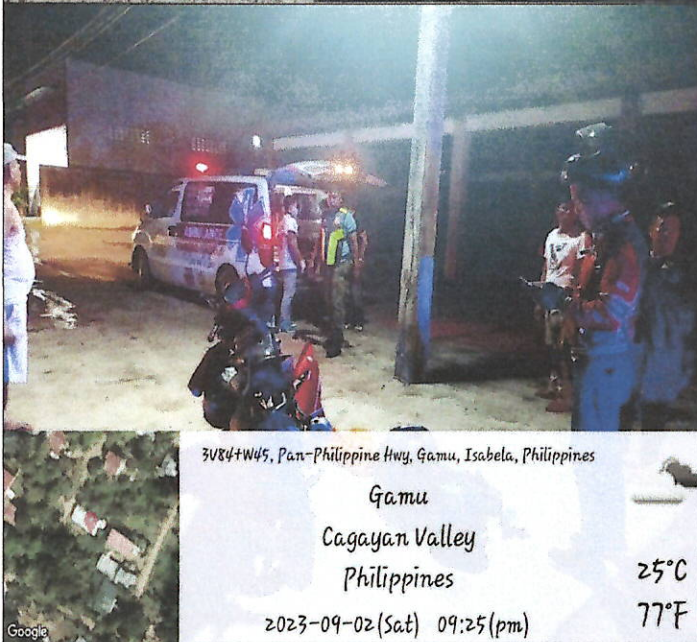

3V84+W45, Pan-Philippine Hwy, Gamu, Isabela, Philippines

Gamu
Cagayan Valley
Philippines

25°C

77°F

2023-09-02 (Sat) 09:25 (pm)

Google