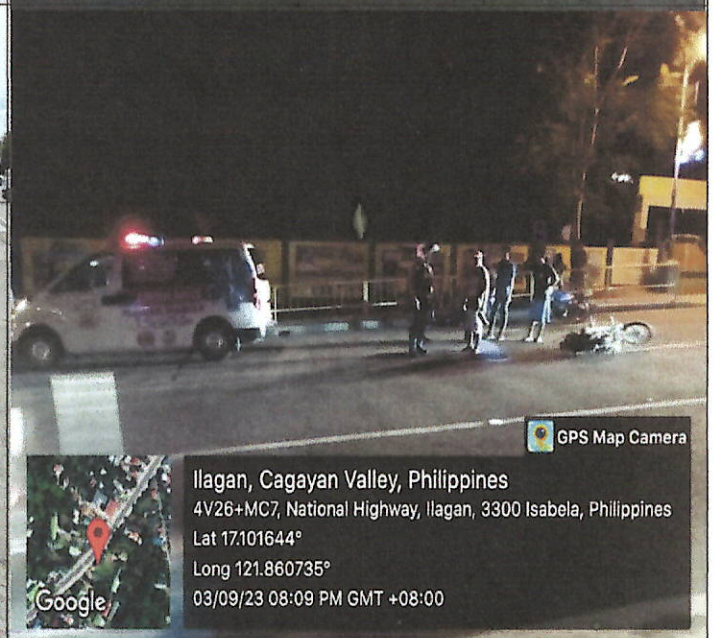

GPS Map Camera

Ilagan, Cagayan Valley, Philippines
4V26+MC7, National Highway, Ilagan, 3300 Isabela, Philippines
Lat 17.101644°
Long 121.860735°
03/09/23 08:09 PM GMT +08:00

Google