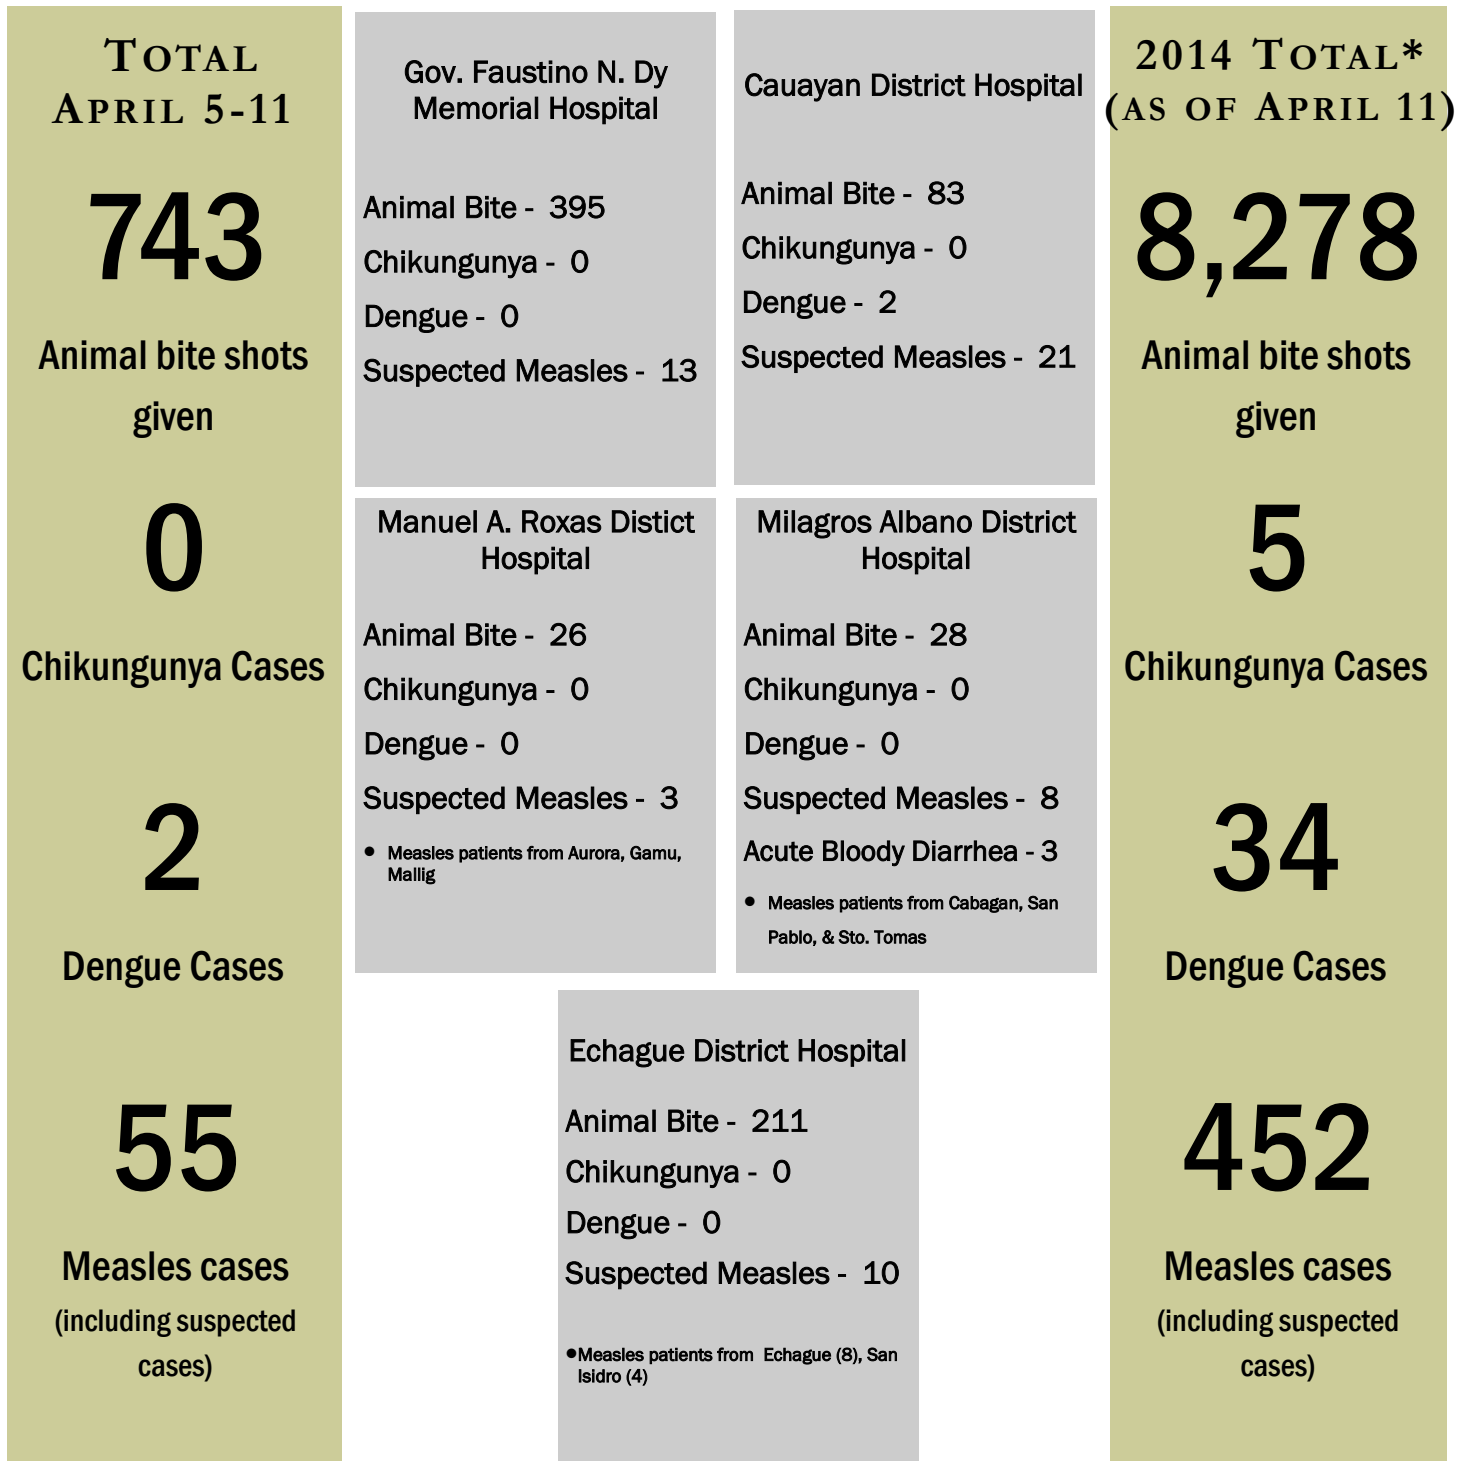

# Animal Bites, Chikungunya, Dengue, and Measles Cases Weekly Update

\*Note: 2014 Total is computed from the data gathered from GFNDy (Jan 1 - April 11), CDH (Jan 11 - April 11), EDH (Jan 17- April 11), MARDH (Feb 8- April 11), and MADH (March 8 - April 11)