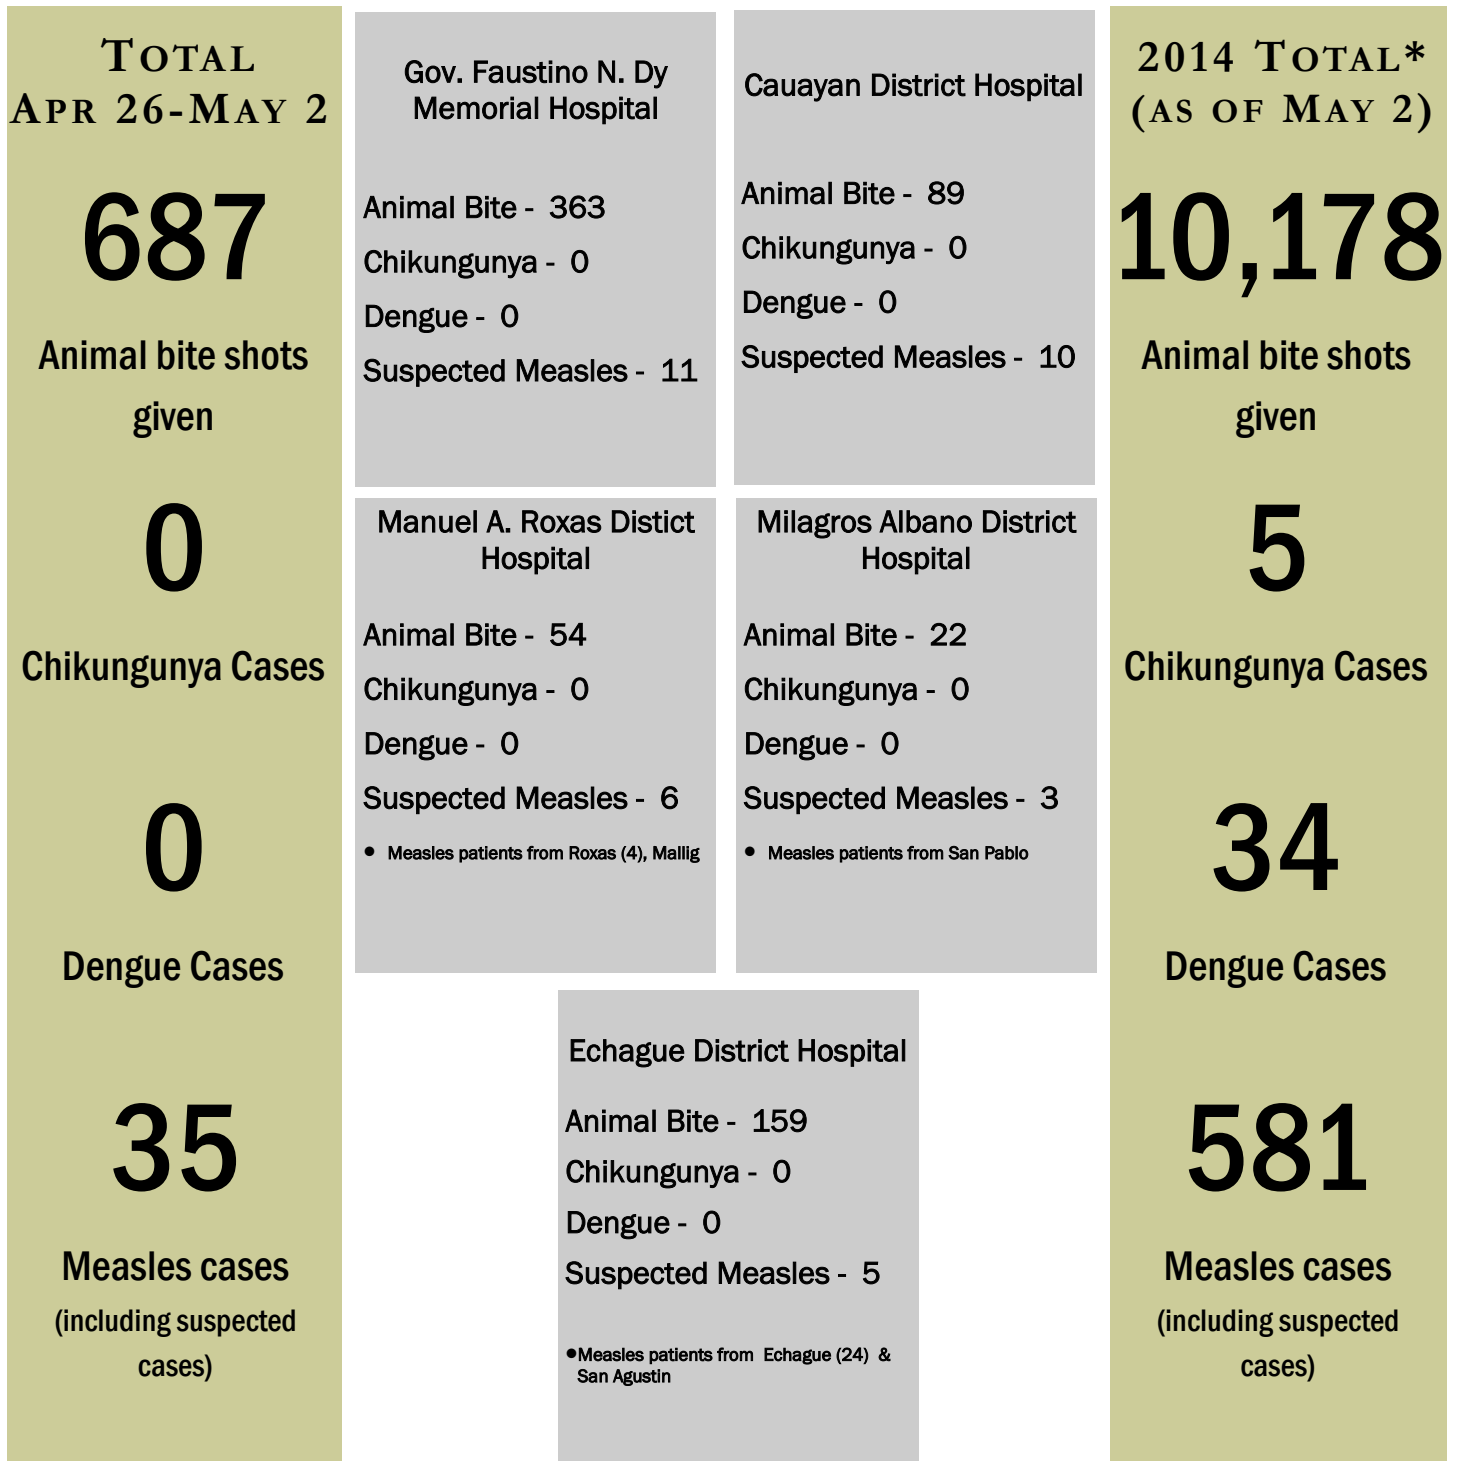

Animal Bites, Chikungunya, Dengue, and Measles Cases Weekly Update

*Note: 2014 Total is computed from the data gathered from GFNDy (Jan 1 - May 2), CDH (Jan 11 - May 2), EDH (Jan 17- May 2), MARDH (Feb 8- May 2), and MADH (March 8 - May 2)