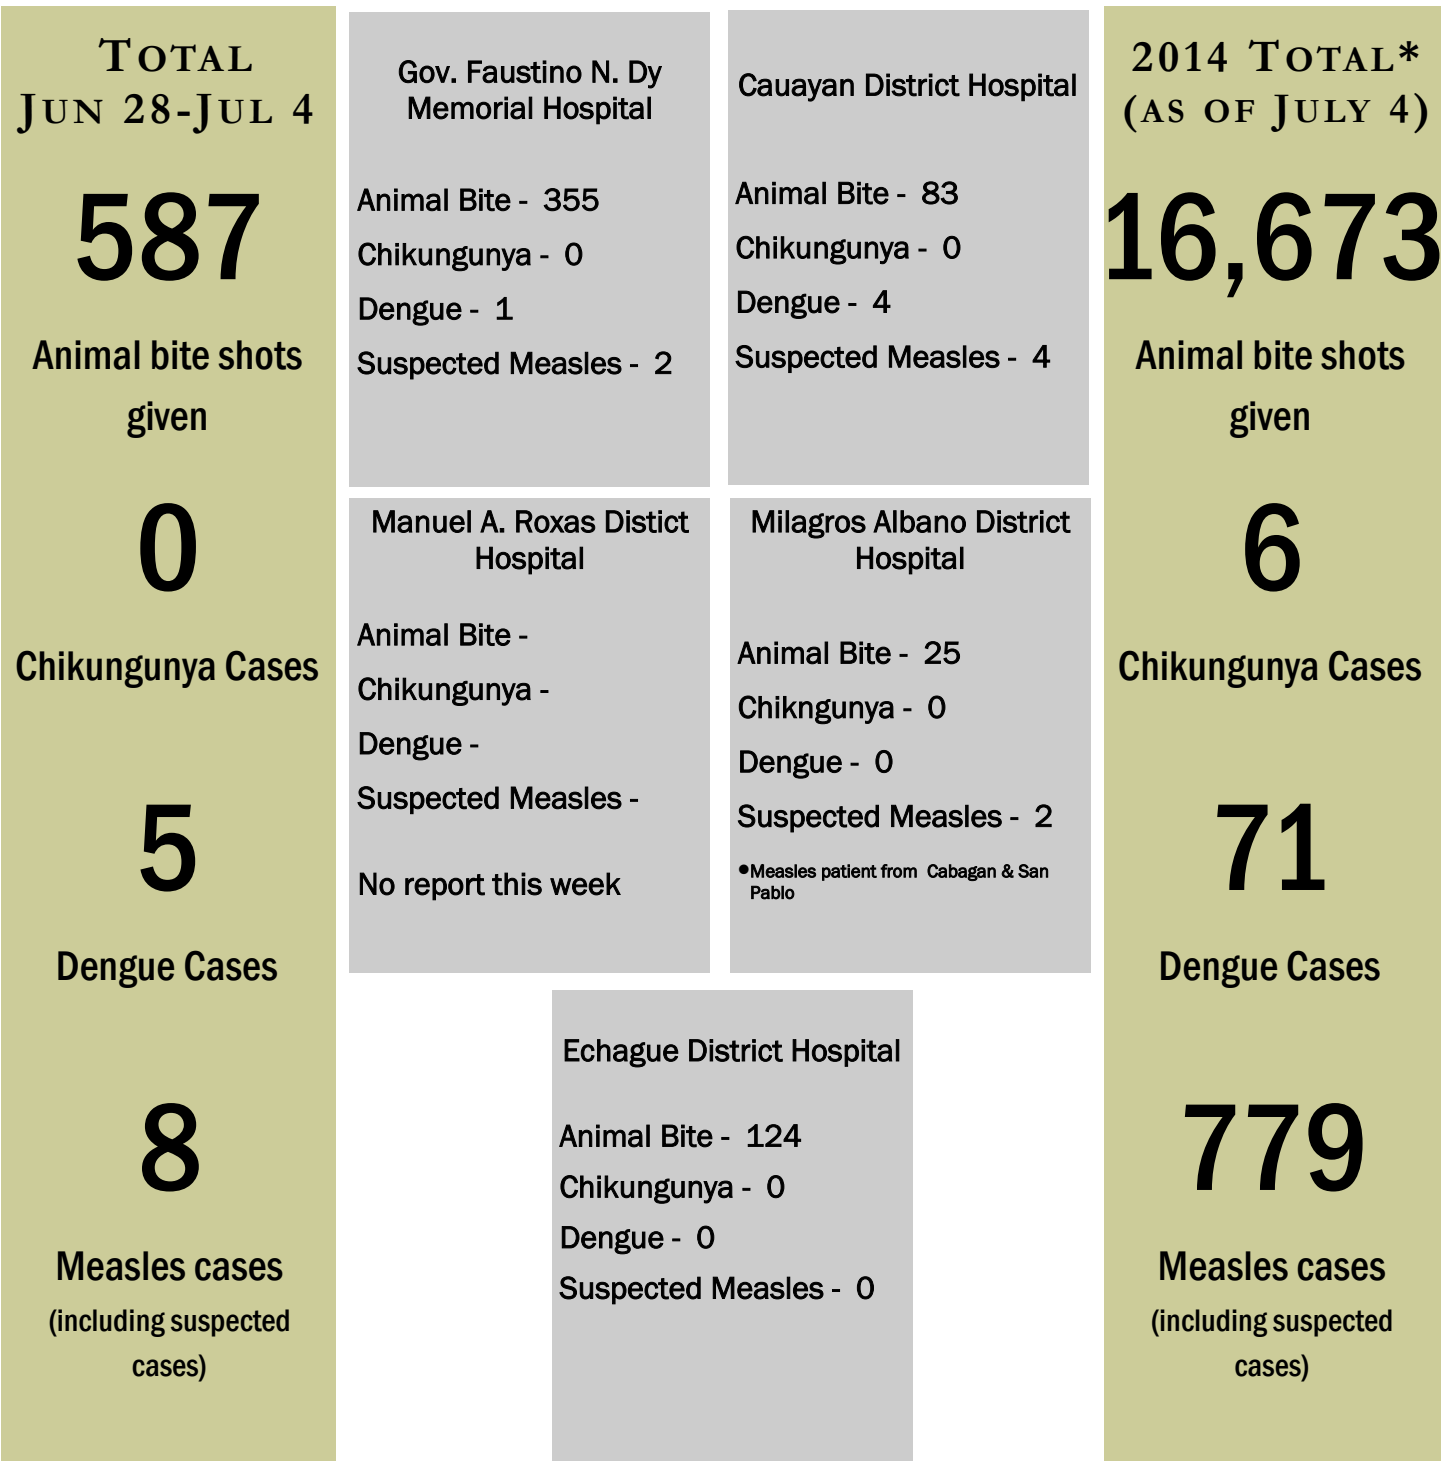

Animal Bites, Chikungunya, Dengue, and Measles Cases Weekly Update

*Note: 2014 Total is computed from the data gathered from GFNDy (Jan 1 - July 4), CDH (Jan 11 - July 4), EDH (Jan 17- July 4), MARDH (Feb 8- June 20), and MADH (March 8 - July 4).